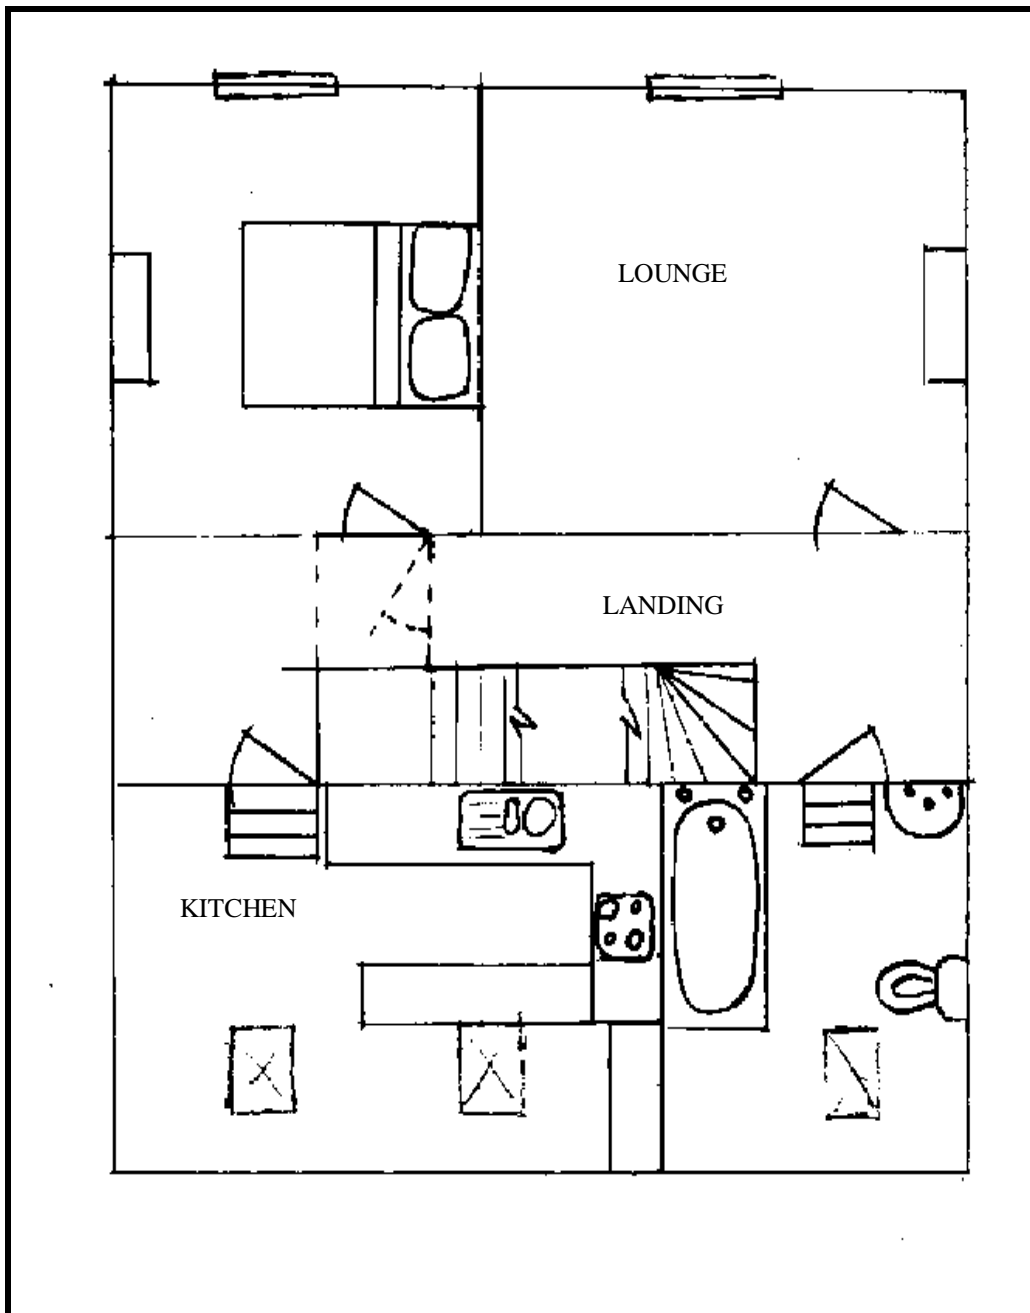

UPGATE APARTMENT

- 2nd Floor—not suitable for very young children (under 6)
- 1 Bedroom with sofa bed in lounge, suitable for max. 4 people

All Seasons, Louth, Lincolnshire

Tel.01507 604470

www.allseasonsuk.com