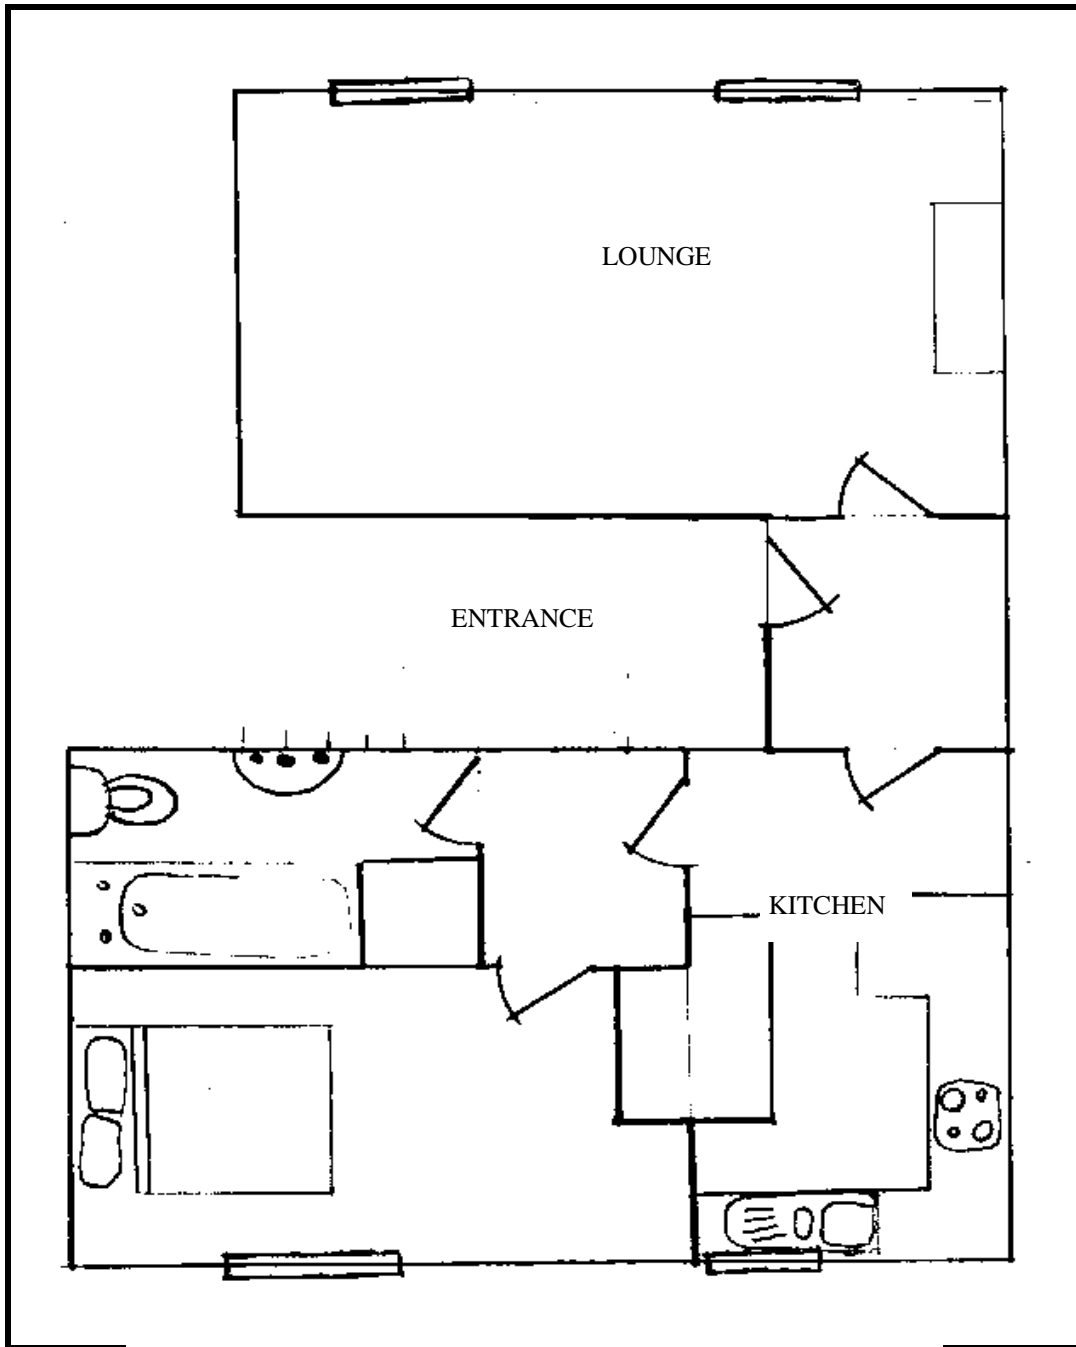

RAMSGATE APARTMENT

- Ground Floor
- 1 Bedroom, suitable for max. 2 people

All Seasons, Louth, Lincolnshire

Tel.01507 604470

www.allseasonsuk.com